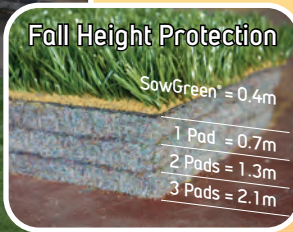

As well as offering the perfect landscaping solution, SowGreen® can also be used in areas where fall height protection is required, such as under climbing frames.

SowSafe™ incorporates the use of a varying number of 15mm geotextile pads positioned under the SowGreen® surface to add shock absorbency and comes with a Certification of Compliance of up to 2.1 metres.

If you need any advice about whether your area is compliant, we would be happy to help.